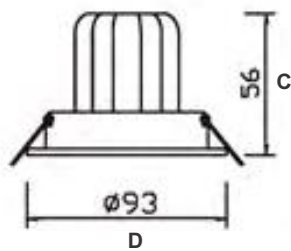

CN00002-10 / CN00001-10

*All UL listed products

Item	Wattage	Power	P.F.	Base	Lumens	Kelvin	CRI	B.A.	CD	Dim	Lifetime	Replace
CN00002-10	10W	120V/60HZ	>0.8	N/A	620lm	3000K	>80	21°	NA	No	25,000 h	N/A
CN00001-10	10W	120V/60HZ	>0.8	N/A	620lm	3000K	>80	21°	NA	No	25,000 h	N/A

Item	D	C	D	C
L-347	3.66"	2.20"	93mm	56mm
L-347C	3.66"	2.20"	93mm	56mm